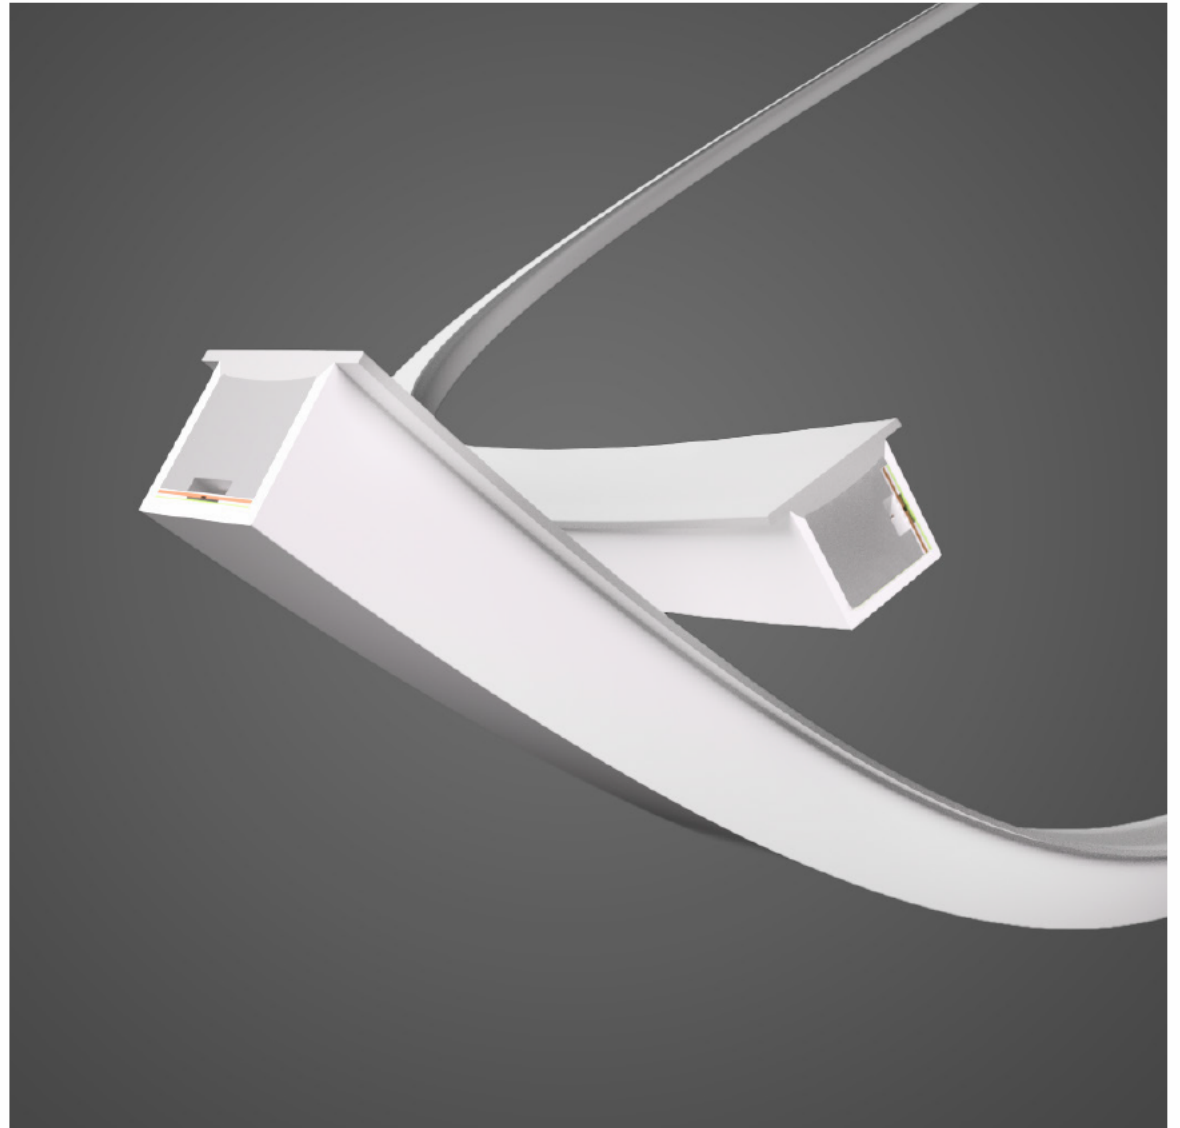

Features

★ Neat Installation

Nothing can be noticed except the emitting surface in opal color after the installation in a close-up view. It is all in the detail. This extraordinary recessed lighting enables you to create a more clutter-free living room than ever.

★ Perfect Fit

Unlike rigid recessed linear fixtures, it provides made-to-order lengths and undulating shapes that perfectly fit the mounting surface.

★ Widened Visual Effect

The “wings” of Neon-Flex linear extend the luminous surface, distributing the brightness to more areas at an adequate size. It gives a new lease of life to the monotonous background.

★ IP67 Waterproof

Suitable for outdoor environments and also indoor use such as the bathrooms, kitchens and vanities where dampness or moisture are present.